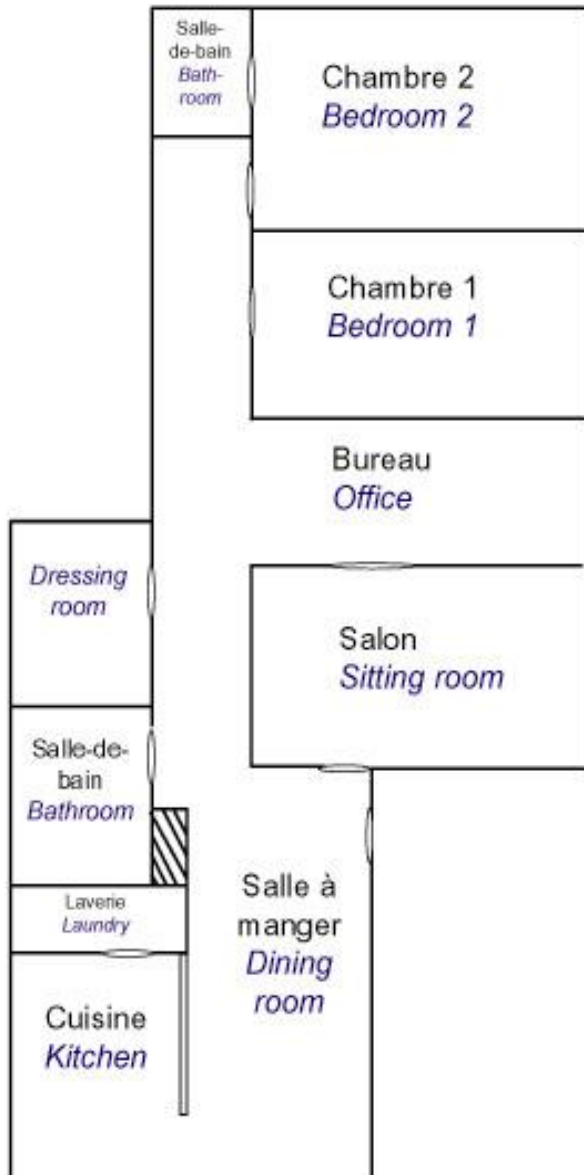

Premier étage, *first floor* :

- 275 m²
- Bedroom 1: twin beds, 2 chests of drawers, 2 bedside lights = 16,22 m²
- Bedroom 2: twin beds, 1 chest of drawers, 1 wardrobe, 2 bedside lights = 11,93 m²
- Bedroom 3: double bed, 1 chest of drawers, 1 big wardrobe, 2 bedside lights = 22,28 m²
- Bedroom 4: twin beds, 1 wardrobe, 2 bedside lights = 19,68 m²
- Bathroom: 1 shower, 1 bath, 1 water-closet, 2 washbasins = 13,48 m²
- Bathroom 2: 2 showers, 2 washbasins = 10 m²
- Dining room: a large white table which can receive until 14 persons, chairs, a white furniture for the dishes, a fireplace = 42,19 m²
- Kitchen: all equipped, washing machine, fridge, furnitures, a gas cooker = 15m²
- Sitting room: 1 sofa, 5 armchairs, 1 big and 1 little coffe table, an large wardrobe, a TV set = 30,45 m²
- Equipment: 1 phone, 1 washing machine, 1 dry machine

MANSION

MANSION

MANSION

VILLA

VILLA

- 300 m²
- Bedroom 1: 1 double bed, 1 chest of drawers, 1 bedside light = 12,65 m²
- Bedroom 2: 1 double bed, 1 large wardrobe, 2 beside lights = 17,01 m²
- Little bathroom: 1 shower, 1 waterbasin, 1 water closet = 6,09 m²
- Office: 1 desk, 1 chair, 1 computer, 1 furniture = 18,69 m²
- Dressing: 1 extra bed, 1 wardrobe, 1 chest of drawers = 14,57 m²
- Bathroom: 1 jacuzzi, 1 shower, 2 waterbasins, 1 water-closet = 10,23 m²
- Sitting room = 1 sofa, 2 armchairs, 1 coffe table, 1 fireplace, a TV set, 2 founitures = 32,90 m²
- Dining room = a large table which can receive around 12 persons, chairs, 1 furniture = 28 m²
- Kitchen = all equiped, washing machine, fridge, furnitures, a gas cooker = 15,19 m²
- Equipment: 1 phone, 1 washing machine, 1 dry machine

VILLA

VILLA

VILLA

THE VINTNER'S

THE VINTNER'S

- 150 m²

FIRST FLOOR

- Bedroom 1: twin beds, 1 wardrobe, 2 bedside lights, 1 chest of drawers, 1 coffee table, 2 armchairs = 31,86 m²
- Bedroom 2 : 2 double beds, 1 wardrobe, 1 coffee table, 2 armchairs = 30,34 m²
- Bathroom : 1 shower, 1 waterbasin = 3,45 m²
- One water closet