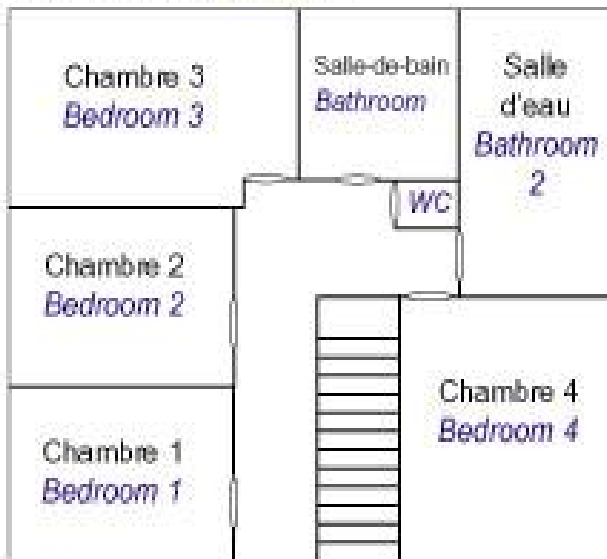

Premier étage, *first floor* :

- 275 m²
- Bedroom 1: twin beds, 2 chests of drawers, 2 bedside lights = 16,22 m²
- Bedroom 2: twin beds, 1 chest of drawers, 1 wardrobe, 2 bedside lights = 11,93 m²
- Bedroom 3: double bed, 1 chest of drawers, 1 big wardrobe, 2 bedside lights = 22,28 m²
- Bedroom 4: twin beds, 1 wardrobe, 2 bedside lights = 19,68 m²
- Bathroom: 1 shower, 1 bath, 1 water-closet, 2 washbasins = 13,48 m²
- Bathroom 2: 2 showers, 2 washbasins = 10 m²
- Dining room: a large white table which can receive until 14 persons, chairs, a white furniture for the dishes, a fireplace = 42,19 m²
- Kitchen: all equipped, washing machine, fridge, furnitures, a gas cooker = 15m²
- Sitting room: 1 sofa, 5 armchairs, 1 big and 1 little coffe table, an large wardrobe, a TV set = 30,45 m²
- Equipment: 1 phone, 1 washing machine, 1 dry machine

MANSION

MANSION

MANSION

VILLA

VILLA

- 300 m²
- Bedroom 1: 1 double bed, 1 chest of drawers, 1 bedside light = 12,65 m²
- Bedroom 2: 1 double bed, 1 large wardrobe, 2 beside lights = 17,01 m²
- Little bathroom: 1 shower, 1 waterbasin, 1 water closet = 6,09 m²
- Office: 1 desk, 1 chair, 1 computer, 1 furniture = 18,69 m²
- Dressing: 1 extra bed, 1 wardrobe, 1 chest of drawers = 14,57 m²
- Bathroom: 1 jacuzzi, 1 shower, 2 waterbasins, 1 water-closet = 10,23 m²
- Sitting room = 1 sofa, 2 armchairs, 1 coffe table, 1 fireplace, a TV set, 2 founitures = 32,90 m²
- Dining room = a large table which can receive around 12 persons, chairs, 1 furniture = 28 m²
- Kitchen = all equiped, washing machine, fridge, furnitures, a gas cooker = 15,19 m²
- Equipment: 1 phone, 1 washing machine, 1 dry machine

VILLA

VILLA

VILLA

THE VINTNER'S

THE VINTNER'S

- 150 m²

FIRST FLOOR

- Bedroom 1: twin beds, 1 wardrobe, 2 bedside lights, 1 chest of drawers, 1 coffee table, 2 armchairs = 31,86 m²
- Bedroom 2 : 2 double beds, 1 wardrobe, 1 coffee table, 2 armchairs = 30,34 m²
- Bathroom : 1 shower, 1 waterbasin = 3,45 m²
- One water closet