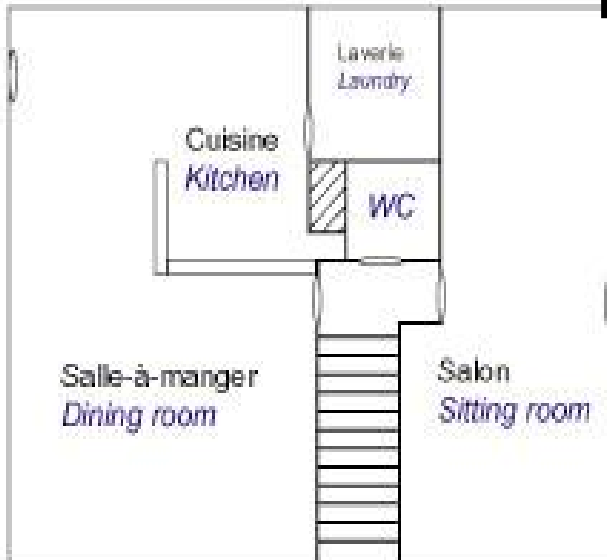

Premier étage, *first floor* :

- 275 m²
- Bedroom 1: twin beds, 2 chests of drawers, 2 bedside lights = 16,22 m²
- Bedroom 2: twin beds, 1 chest of drawers, 1 wardrobe, 2 bedside lights = 11,93 m²
- Bedroom 3: double bed, 1 chest of drawers, 1 big wardrobe, 2 bedside lights = 22,28 m²
- Bedroom 4: twin beds, 1 wardrobe, 2 bedside lights = 19,68 m²
- Bathroom: 1 shower, 1 bath, 1 water-closet, 2 washbasins = 13,48 m²
- Bathroom 2: 2 showers, 2 washbasins = 10 m²
- Dining room: a large white table which can receive until 14 persons, chairs, a white furniture for the dishes, a fireplace = 42,19 m²
- Kitchen: all equipped, washing machine, fridge, furnitures, a gas cooker = 15m²
- Sitting room: 1 sofa, 5 armchairs, 1 big and 1 little coffe table, an large wardrobe, a TV set = 30,45 m²
- Equipment: 1 phone, 1 washing machine, 1 dry machine

MANSION

MANSION

MANSION

VILLA

VILLA

- 300 m²
- Bedroom 1: 1 double bed, 1 chest of drawers, 1 bedside light = 12,65 m²
- Bedroom 2: 1 double bed, 1 large wardrobe, 2 beside lights = 17,01 m²
- Little bathroom: 1 shower, 1 waterbasin, 1 water closet = 6,09 m²
- Office: 1 desk, 1 chair, 1 computer, 1 furniture = 18,69 m²
- Dressing: 1 extra bed, 1 wardrobe, 1 chest of drawers = 14,57 m²
- Bathroom: 1 jacuzzi, 1 shower, 2 waterbasins, 1 water-closet = 10,23 m²
- Sitting room = 1 sofa, 2 armchairs, 1 coffe table, 1 fireplace, a TV set, 2 founitures = 32,90 m²
- Dining room = a large table which can receive around 12 persons, chairs, 1 furniture = 28 m²
- Kitchen = all equiped, washing machine, fridge, furnitures, a gas cooker = 15,19 m²
- Equipment: 1 phone, 1 washing machine, 1 dry machine

VILLA

VILLA

VILLA

THE VINTNER'S

THE VINTNER'S

- 150 m²

FIRST FLOOR

- Bedroom 1: twin beds, 1 wardrobe, 2 bedside lights, 1 chest of drawers, 1 coffee table, 2 armchairs = 31,86 m²
- Bedroom 2 : 2 double beds, 1 wardrobe, 1 coffee table, 2 armchairs = 30,34 m²
- Bathroom : 1 shower, 1 waterbasin = 3,45 m²
- One water closet